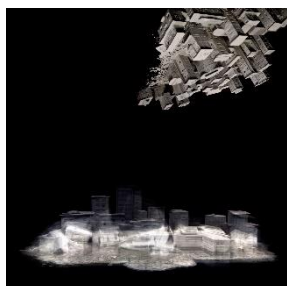

Cyrus Tang

8002.00s
2016
archival giclee print
90 x 90cm

Edition 2 of 5