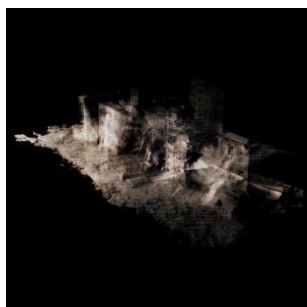

Cyrus Tang

12374.00s
2016
archival giclee print
90 x 90cm

Edition 1 of 5